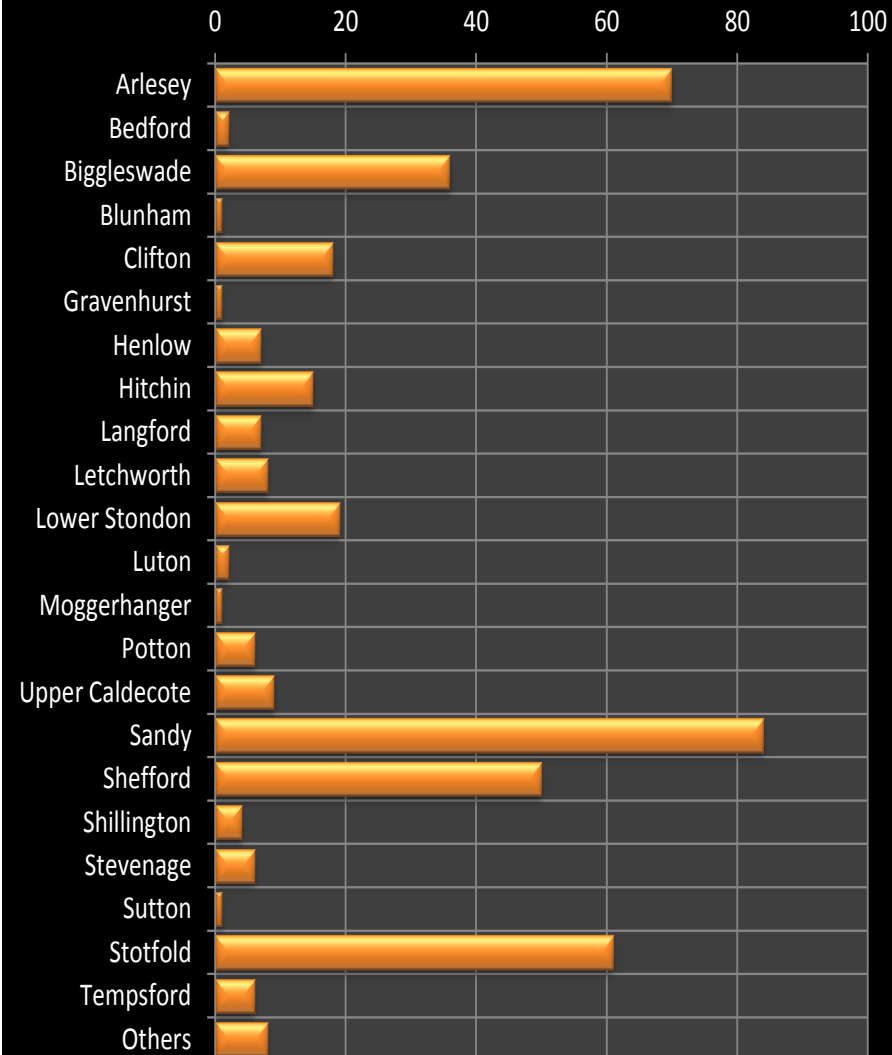

Need Project Report

May 2013

“I was hungry and you gave me something to eat”
[Matthew 25:35]

Combined Data

Local Data - KBC

Locations

Hampers Per Month

Local Data - FBC