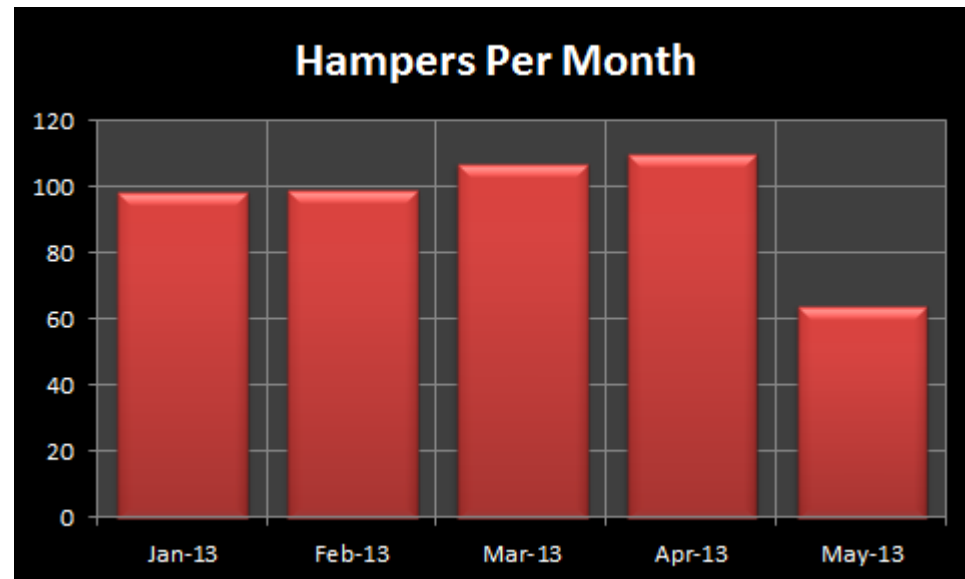

Need Project Report

May 2013

“I was hungry and you gave me something to eat”
[Matthew 25:35]

Combined Data

Local Data - KBC

Locations

Hampers Per Month

Local Data - FBC