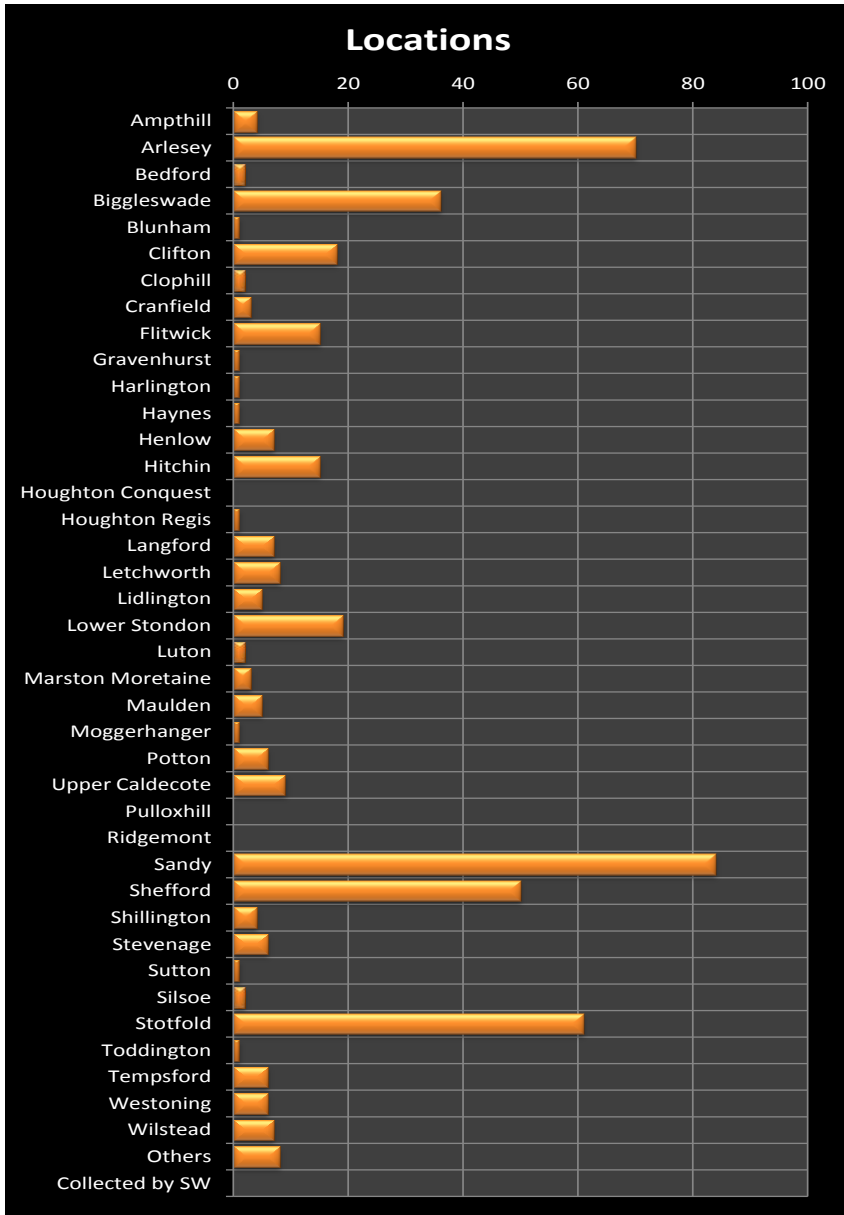

Need Project Report

May 2013

“I was hungry and you gave me something to eat”
[Matthew 25:35]

Combined Data

Local Data - KBC

Locations

Hampers Per Month

Local Data - FBC