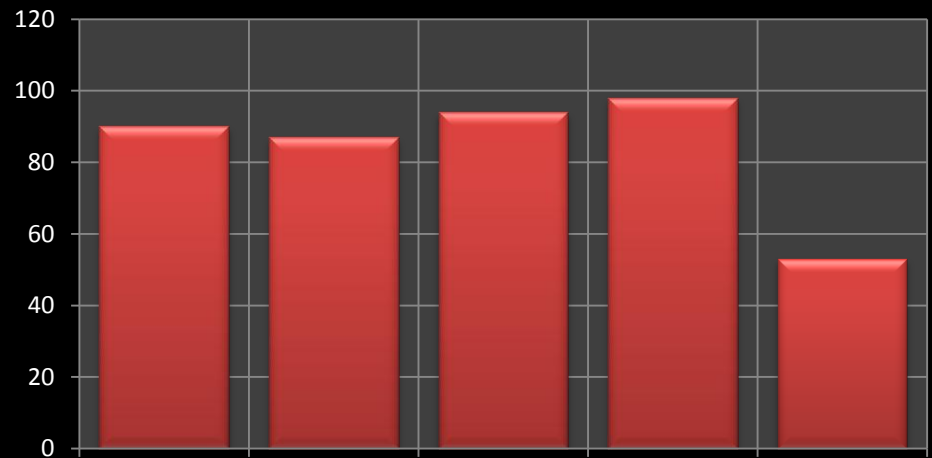

Need Project Report

May 2013

“I was hungry and you gave me something to eat”
[Matthew 25:35]

Combined Data

Local Data - KBC

Locations

Hampers Per Month

Local Data - FBC